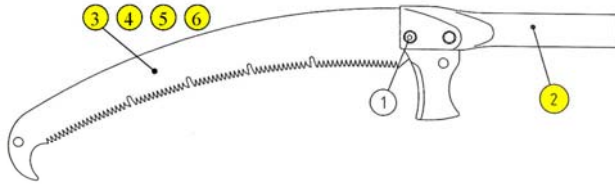

# SA-UV40/UV47/UV34EXP/CT34EXP

1. Bolt & Nut for Grip
2. SC-JG1 Grip Set for SA-UV40/47  
SC-JG2 Grip Set for SA-CT34EXP/UV34EXP  
SC-JG3 Grip Set for All Round Type—**Special Order**  
SC-JG4 Adapter for Pole Pruner Head
3. SB-UV401 Spare Blade for SA-UV40
4. SB-UV471 Spare Blade for SA-UV47
5. SB-UV341 Spare Blade for SA-UV34EXP
6. SB-CT341 Spare Blade for SA-CT34EXP