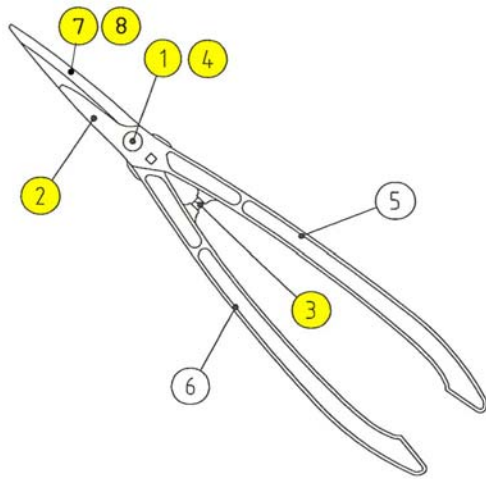

HS-K1000/K1000L

1. SP-100018 Pivot Bolt
2. SP-100020 Blade Screw
3. SP-100021 Rubber bumper
4. SP-100022 Pivot Cap (Covers SP-100018)
5. SP-1000255 Right Grip for HS-K1000 (**Special Order**)
6. Left Grip for HS-K1000 (**Special Order**)
7. SP-K10001 Replacement Blade for HS-K1000
8. SP-K11001 Replacement Blade for HS-K1000L