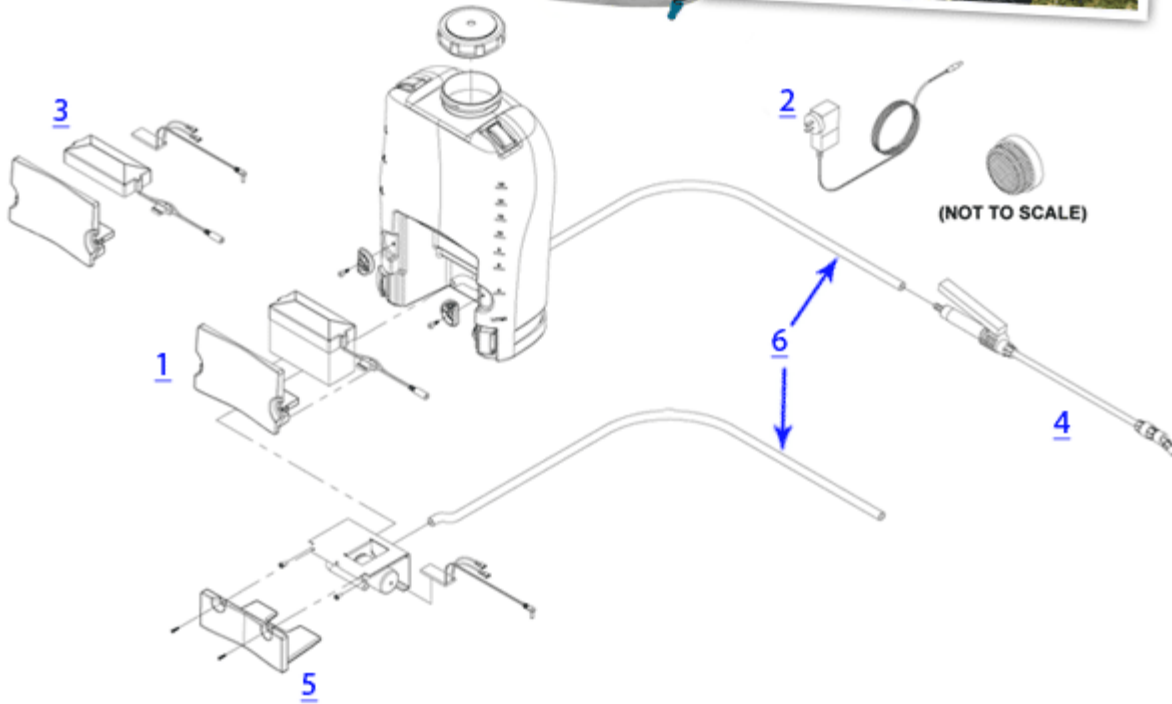

Shurflo Electric Backpack Sprayer Parts

SHURflo®
**Shurflo Sprayer
 Replacement
 Parts for:**
[Item No. 109987](#)
 Electric Backpack Sprayer

No.	Item No.	Description
1.	139270	Battery Pack Assembly
2.	160231	Wall Charger
3.	160233	PC Board with Wire Harness
4.	160234	Spray Wand with Inline Strainer
5.	160235	Pump Cover with Mounting Screws
6.	160236	Spray Hose