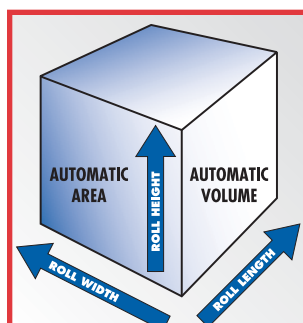

DigiRoller Plus II Specifications

LENGTH (EXTENDED):	45 inches (1143mm) with wheel
LENGTH (CONTRACTED):	29 inches (737mm) with wheel
WEIGHT:	3 lbs. (1.36kg) with wheel
POWER:	Four AAA Duracell® Batteries. Battery Life: Use 400+ Hours; Storage 2+ Years
MEASURING RANGE:	0 to 999,999.9 Feet/Yards/Meters
MAXIMUM SPEED:	8 mph (13 Km/h)
WHEEL COMPOSITION:	High-impact plastic, TPE rubber tire
WHEEL SIZE:	One Meter (39-3/8") circumference — 12-9/16" (.319 meter) diameter
WHEEL ACCURACY:	99.9%
DISPLAY:	7 Digit LCD with Full Annunciators (999,999.9)
ACCURACY:	10 Digits Internal Math Accuracy; 99.5% Measuring Accuracy
OPERATING TEMPERATURE:	14°F to 140°F (-10°C to 60°C)
INCLUDED WITH THE DIGIROLLER PLUS:	Easy-to-follow User's Guide and Long-life Batteries
ONE-YEAR WARRANTY:	All Calculated Industries calculators and electronic tools are covered by a Full One-Year Limited Warranty against defects in materials and workmanship. The full text of each warranty is published in the documentation accompanying each product and at www.calculated.com. Calculated Industries reserves the right to make changes in the materials and specifications of products without notice.

Unlike mechanical measuring wheels, the DigiRoller Plus has no gears to wear out — and, it comes loaded with many "Smart" features that will save you time and effort.