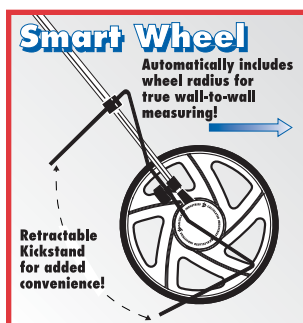

DigiRoller Plus II Specifications

LENGTH (EXTENDED):	45 inches (1143mm) with wheel
LENGTH (CONTRACTED):	29 inches (737mm) with wheel
WEIGHT:	3 lbs. (1.36kg) with wheel
POWER:	Four AAA Duracell® Batteries. Battery Life: Use 400+ Hours; Storage 2+ Years
MEASURING RANGE:	0 to 999,999.9 Feet/Yards/Meters
MAXIMUM SPEED:	8 mph (13 Km/h)
WHEEL COMPOSITION:	High-impact plastic, TPE rubber tire
WHEEL SIZE:	One Meter (39-3/8") circumference — 12-9/16" (.319 meter) diameter
WHEEL ACCURACY:	99.9%
DISPLAY:	7 Digit LCD with Full Annunciators (999,999.9)
ACCURACY:	10 Digits Internal Math Accuracy; 99.5% Measuring Accuracy
OPERATING TEMPERATURE:	14°F to 140°F (-10°C to 60°C)
INCLUDED WITH THE DIGIROLLER PLUS:	Easy-to-follow User's Guide and Long-life Batteries
ONE-YEAR WARRANTY:	All Calculated Industries calculators and electronic tools are covered by a Full One-Year Limited Warranty against defects in materials and workmanship. The full text of each warranty is published in the documentation accompanying each product and at www.calculated.com. Calculated Industries reserves the right to make changes in the materials and specifications of products without notice.

Unlike mechanical measuring wheels, the DigiRoller Plus has no gears to wear out — and, it comes loaded with many "Smart" features that will save you time and effort.