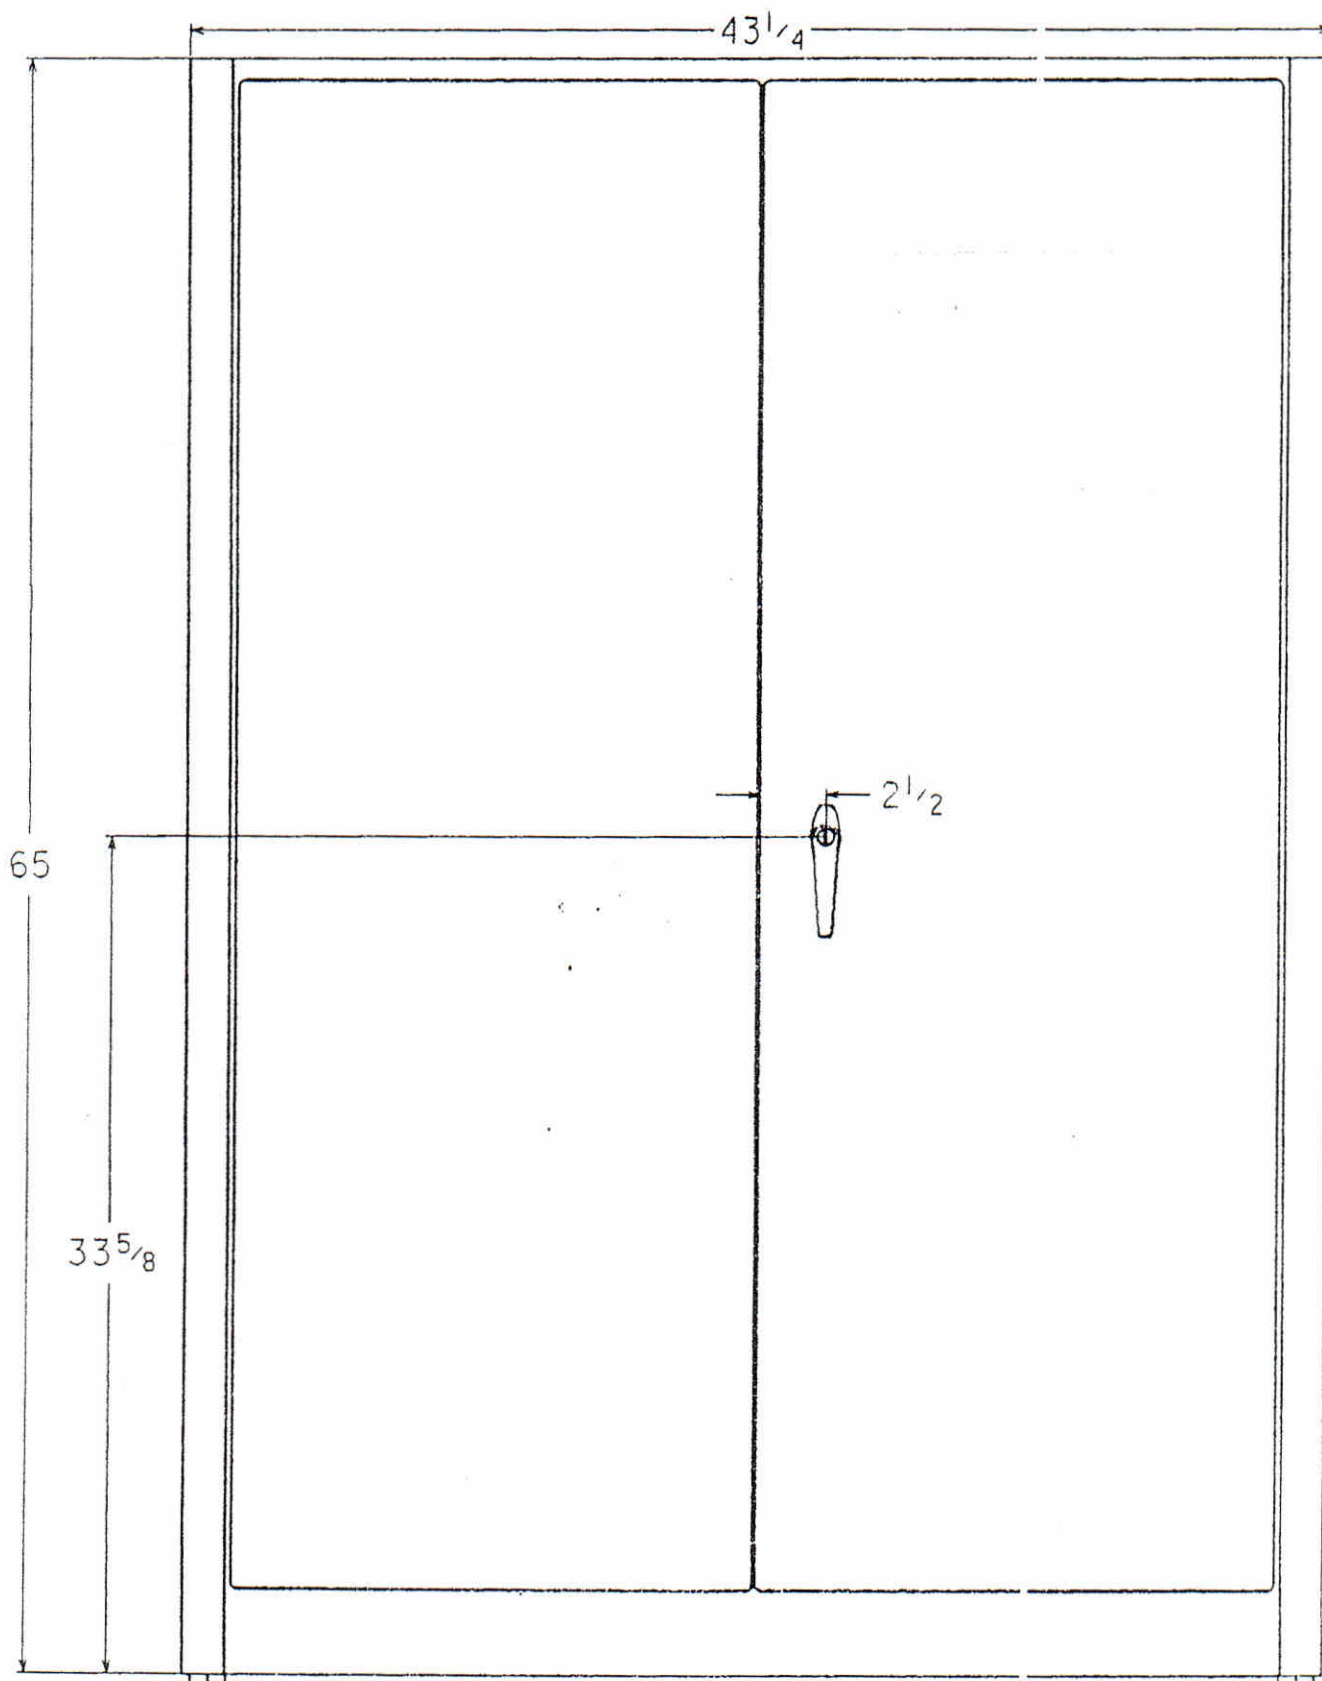

45 GALLON CABINET FRONT VIEW WITH DOORS CLOSED

* ADD 4" TO HEIGHT FOR TOWER CABINET # 65866

45 GALLON CABINET LEFT VIEW

45 GALLON CABINET RIGHT VIEW

45 GALLON CABINET
 FRONT VIEW WITH DOORS OPEN

45 GALLON CABINET
TOP VIEW