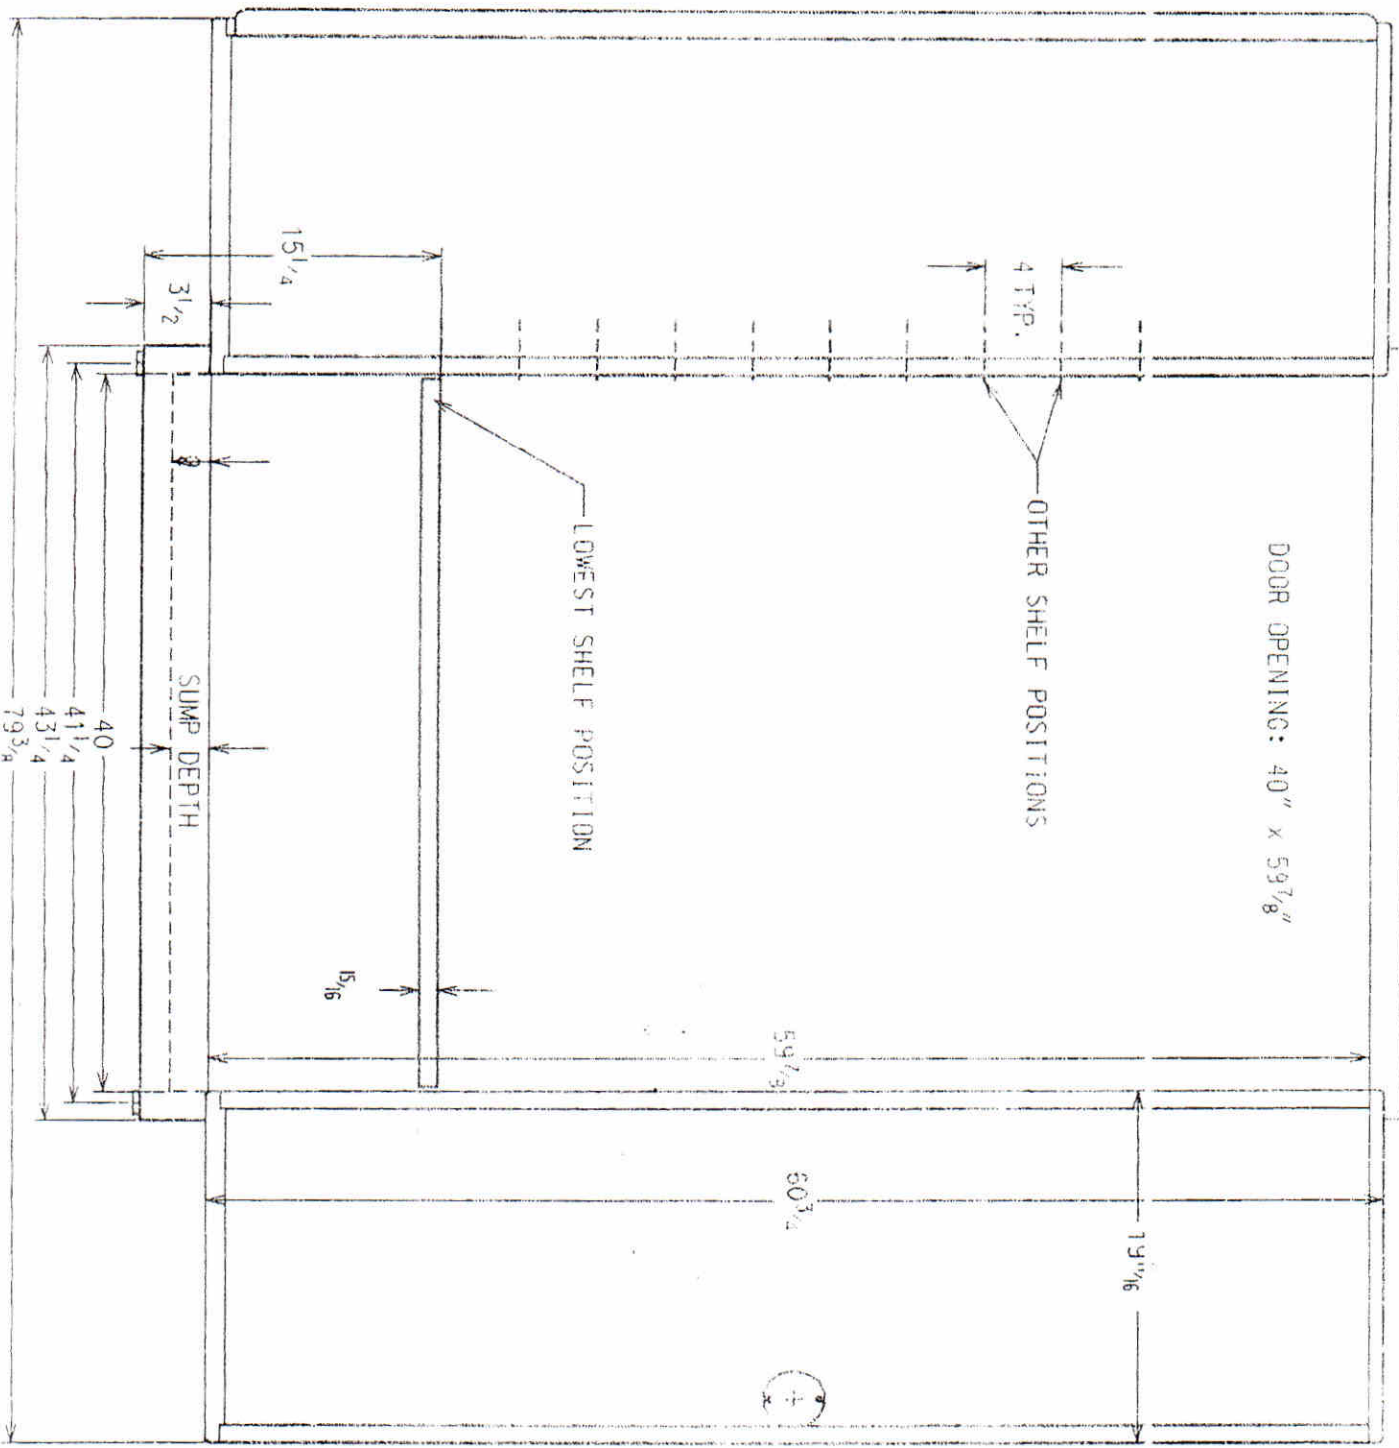

45 GALLON CABINET FRONT VIEW WITH DOORS CLOSED

* ADD 4" TO HEIGHT FOR TOWER CABINET # 65866

45 GALLON CABINET LEFT VIEW

45 GALLON CABINET RIGHT VIEW

45 GALLON CABINET
 FRONT VIEW WITH DOORS OPEN

45 GALLON CABINET
TOP VIEW