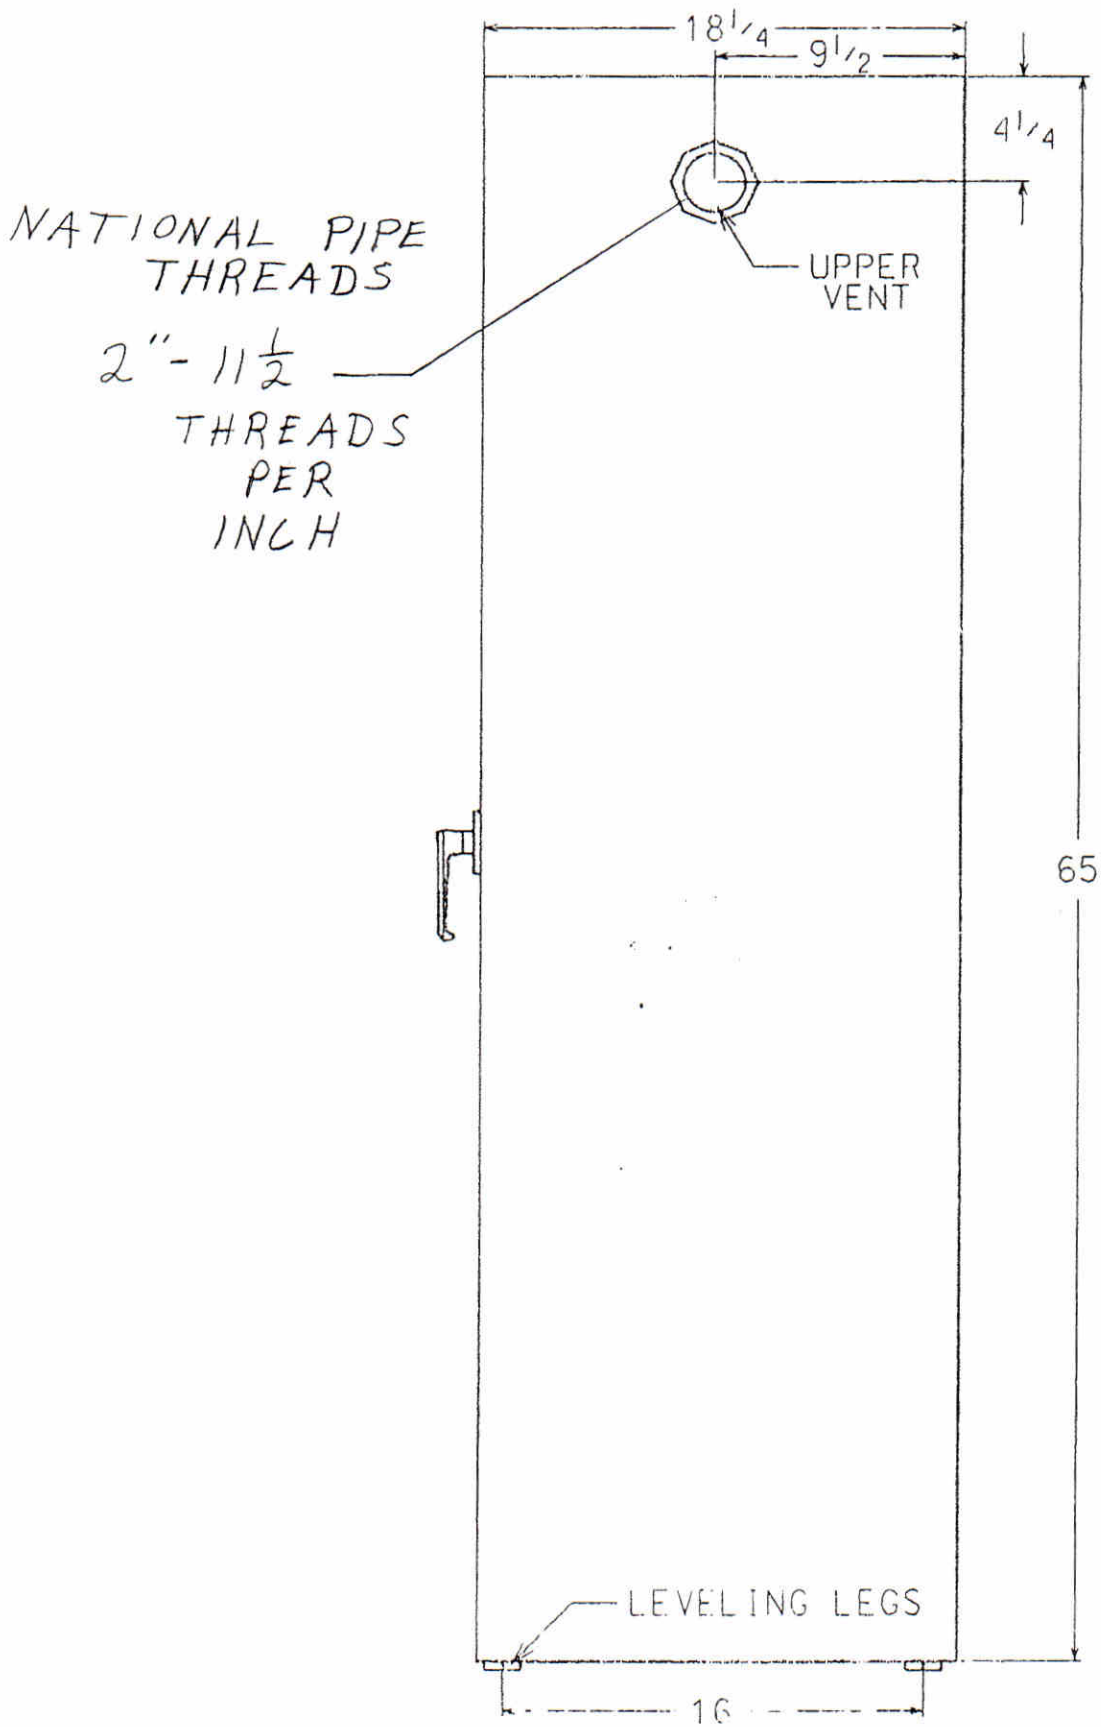

45 GALLON CABINET FRONT VIEW WITH DOORS CLOSED

* ADD 4" TO HEIGHT FOR TOWER CABINET # 65866

45 GALLON CABINET LEFT VIEW

45 GALLON CABINET RIGHT VIEW

45 GALLON CABINET
 FRONT VIEW WITH DOORS OPEN

45 GALLON CABINET
TOP VIEW