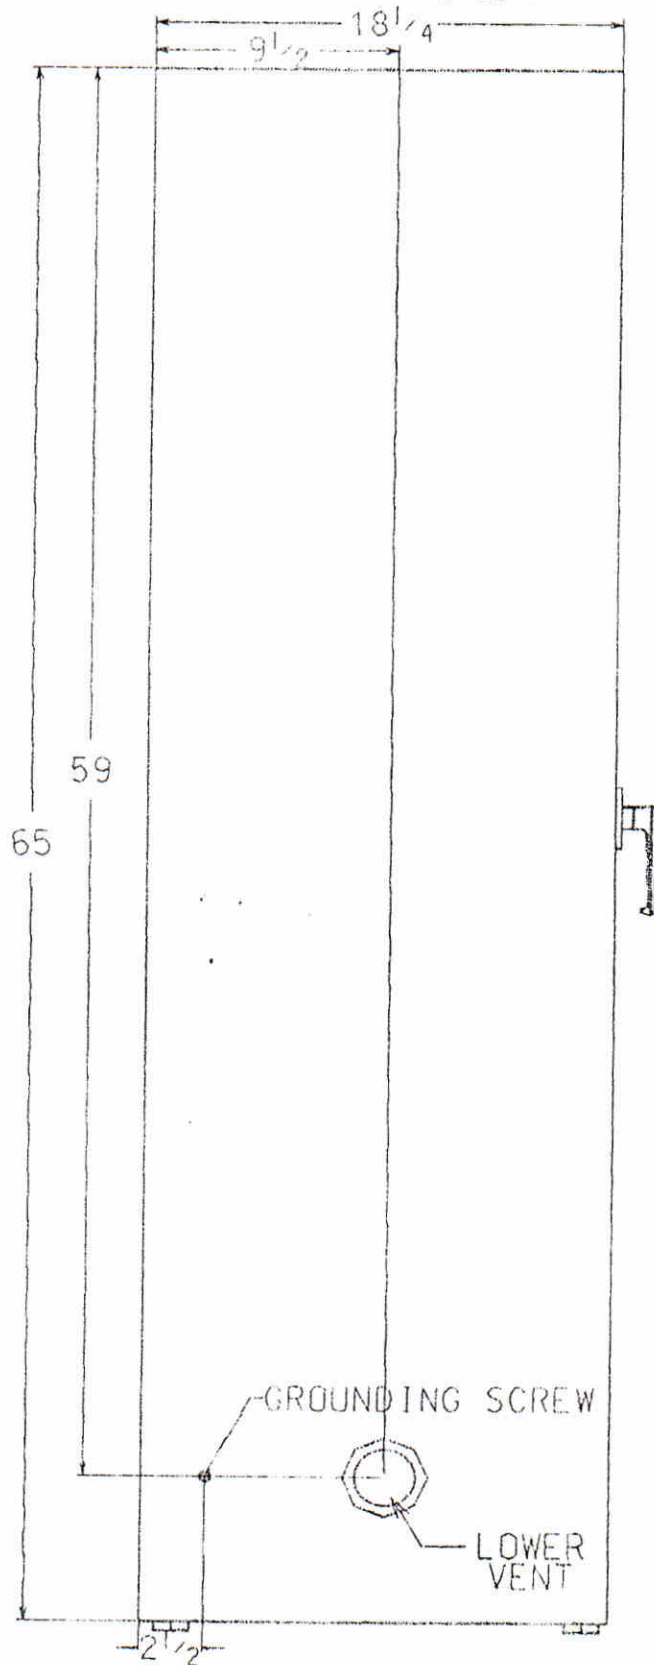

45 GALLON CABINET FRONT VIEW WITH DOORS CLOSED

* ADD 4" TO HEIGHT FOR TOWER CABINET # 65866

45 GALLON CABINET LEFT VIEW

45 GALLON CABINET RIGHT VIEW

45 GALLON CABINET
 FRONT VIEW WITH DOORS OPEN

45 GALLON CABINET
TOP VIEW