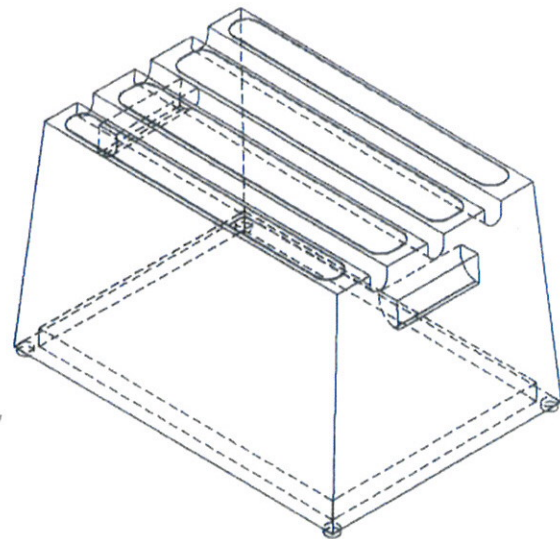

ONE STEP

Weight: 10 lbs
 Colors: Yellow or Grey
 Four abrasive grit traction strips.
 Four rubber feet.
 Built-in hand-holds.

PROPRIETARY AND CONFIDENTIAL

The information contained in this drawing is the sole property of DIXIE POLY DRUM CORP. Any reproduction in part or as a whole without the written permission of DIXIE POLY DRUM CORP. is prohibited.

All Dimensions in inches.

MATERIAL
 L.L.D. Polyethylene
 FINISH
 Smooth

Approval
 Dept. NAME DATE

DIXIE POLY DRUM CORP.

TITLE:

ONE STEP

SIZE DWG. NO. REV

A
 ANDREW SEARLES