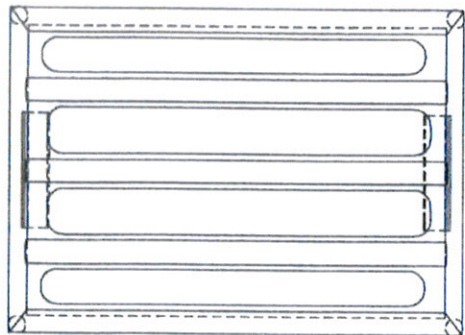

ONE STEP

Weight: 10 lbs
 Colors: Yellow or Grey
 Four abrasive grit traction strips.
 Four rubber feet.
 Built-in hand-holds.

PROPRIETARY AND CONFIDENTIAL

The information contained in this drawing is the sole property of DIXIE POLY DRUM CORP. Any reproduction in part or as a whole without the written permission of DIXIE POLY DRUM CORP. is prohibited.

All Dimensions in inches.

MATERIAL
 L.L.D. Polyethylene
 FINISH
 Smooth

Approval
 Dept. NAME DATE

DIXIE POLY DRUM CORP.

TITLE:

ONE STEP

SIZE DWG. NO. REV

A
 ANDREW SEARLES