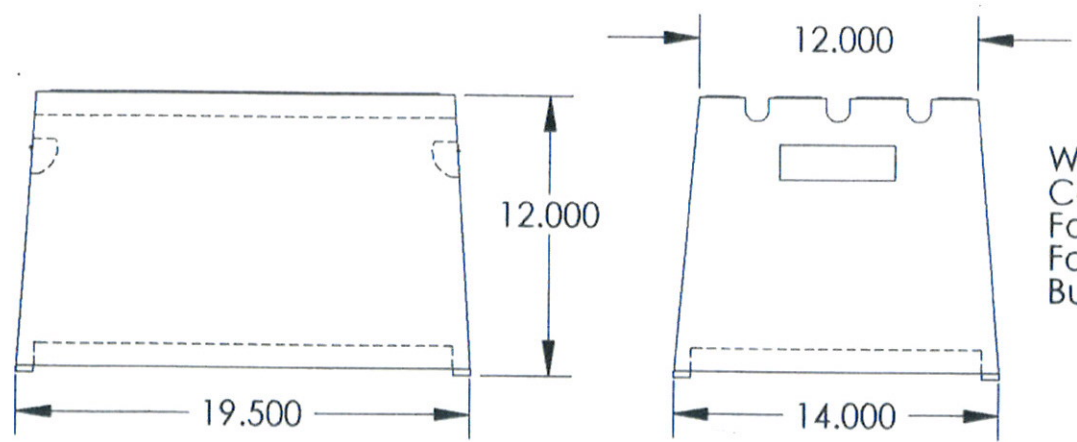

ONE STEP

Weight: 10 lbs
 Colors: Yellow or Grey
 Four abrasive grit traction strips.
 Four rubber feet.
 Built-in hand-holds.

PROPRIETARY AND CONFIDENTIAL

The information contained in this drawing is the sole property of DIXIE POLY DRUM CORP. Any reproduction in part or as a whole without the written permission of DIXIE POLY DRUM CORP. is prohibited.

All Dimensions in inches.

MATERIAL
 L.L.D. Polyethylene
 FINISH
 Smooth

Approval
 Dept. NAME DATE

DIXIE POLY DRUM CORP.

TITLE:

ONE STEP

SIZE DWG. NO. REV

A
 ANDREW SEARLES