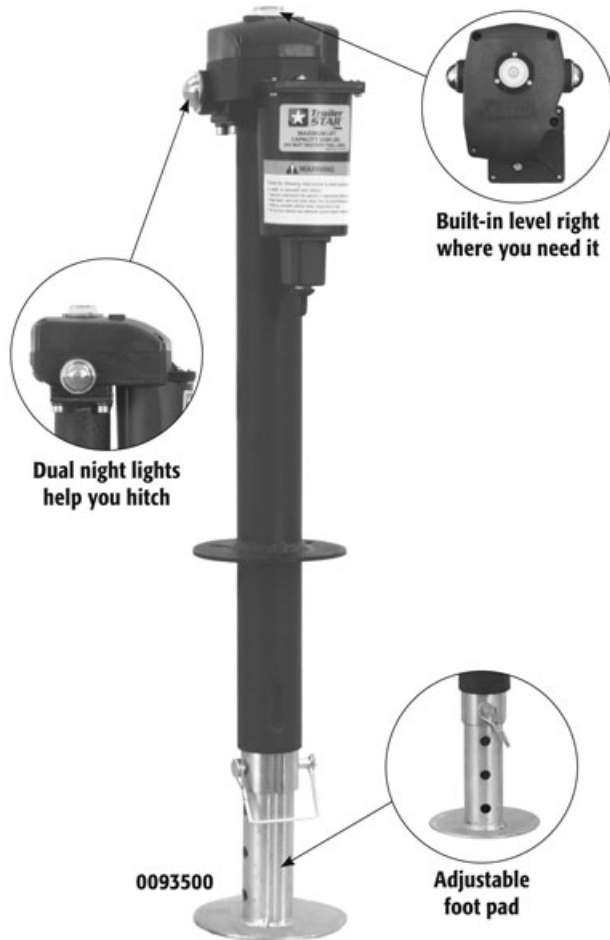

Electric Jack - 173065

- 12 Volt DC powered with manual crank over-ride
- 3,500 lbs lifting capacity
- 5,000 lbs breakaway capacity (Assists hitch ball release)
- Hardened steel gears
- Full 18" stroke: (12" Power + 6" manual drop leg extension)
- Quick, 30 second stroke time
- Over sized, 5¼" diameter foot pad prevents divots
- Zinc plated foot is adjustable on 1½" centers (Detachable)
- Built-in leveling gauge
- Dual night lights
- Weather sealed switch
- Durable, black powder coat wrinkle finish
- 26½" overall height
- 19 lbs shipping weight

Part number	Description	Lift Capacity	Weight
0093500	12-Volt Electric Jack, 3,500#, Black	3,500 lbs	19 lbs.