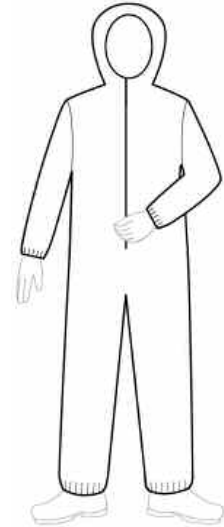

Coveralls

open wrists
& ankles

elastic wrists
& ankles

hood w/no boot
elastic wrist
and ankle

Tyvek® by DuPont Coveralls

CVL-TVK

Open wrists and ankles, collar, zipper

WEIGHT: 8 lbs. • CUBE: 1.0 CuFt

CVL-TVK-E

Elastic wrists and ankles, collar, zipper

WEIGHT: 8 lbs. • CUBE: 1.0 CuFt

CVL-TVK-H-E

Hood, elastic wrists and ankles, zipper

WEIGHT: 8 lbs. • CUBE: 1.0 CuFt

CVL-TVK-B

Hood, boots, elastic wrists (bunny suit), zipper

WEIGHT: 10 lbs. • CUBE: 1.2 CuFt

SIZE: sm., med., large, x-large, 2XL, 3XL, 4XL, 5XL

COLOR: white

PACK: 25 /case

SMS Coveralls

CVL-SMS-E

Elastic wrists and ankles, collar, zipper

CVL-SMS-B

Hood, boots, elastic wrists (bunny suit), zipper

SIZE: sm., med., large, x-large, 2XL, 3XL, 4XL, 5XL

COLOR: white

PACK: 25/case

WEIGHT: 11 lbs. • CUBE: 1.5 CuFt

KEYGUARD® Coveralls (Tyvek® Alternative)

CVL-KG 148810