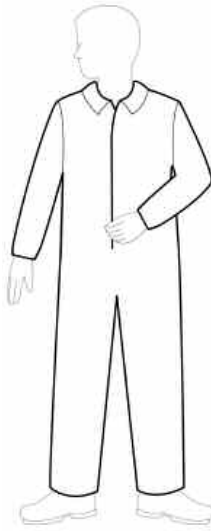

Coveralls

open wrists
& ankles

elastic wrists
& ankles

hood w/no boot
elastic wrist
and ankle

Tyvek® by DuPont Coveralls

CVL-TVK

Open wrists and ankles, collar, zipper

WEIGHT: 8 lbs. • CUBE: 1.0 CuFt

CVL-TVK-E

Elastic wrists and ankles, collar, zipper

WEIGHT: 8 lbs. • CUBE: 1.0 CuFt

CVL-TVK-H-E

Hood, elastic wrists and ankles, zipper

WEIGHT: 8 lbs. • CUBE: 1.0 CuFt

CVL-TVK-B

Hood, boots, elastic wrists (bunny suit), zipper

WEIGHT: 10 lbs. • CUBE: 1.2 CuFt

SIZE: sm., med., large, x-large, 2XL, 3XL, 4XL, 5XL

COLOR: white

PACK: 25 /case

SMS Coveralls

CVL-SMS-E

Elastic wrists and ankles, collar, zipper

CVL-SMS-B

Hood, boots, elastic wrists (bunny suit), zipper

SIZE: sm., med., large, x-large, 2XL, 3XL, 4XL, 5XL

COLOR: white

PACK: 25/case

WEIGHT: 11 lbs. • CUBE: 1.5 CuFt

KEYGUARD® Coveralls (Tyvek® Alternative)

CVL-KG 148810