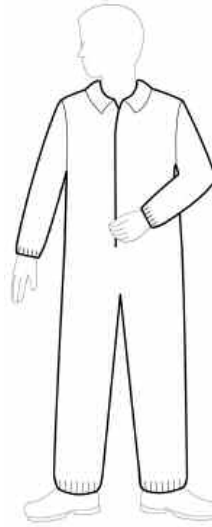

Coveralls

open wrists
& ankles

elastic wrists
& ankles

hood w/no boot
elastic wrist
and ankle

Tyvek® by DuPont Coveralls

CVL-TVK

Open wrists and ankles, collar, zipper

WEIGHT: 8 lbs. • CUBE: 1.0 CuFt

CVL-TVK-E

Elastic wrists and ankles, collar, zipper

WEIGHT: 8 lbs. • CUBE: 1.0 CuFt

CVL-TVK-H-E

Hood, elastic wrists and ankles, zipper

WEIGHT: 8 lbs. • CUBE: 1.0 CuFt

CVL-TVK-B

Hood, boots, elastic wrists (bunny suit), zipper

WEIGHT: 10 lbs. • CUBE: 1.2 CuFt

SIZE: sm., med., large, x-large, 2XL, 3XL, 4XL, 5XL

COLOR: white

PACK: 25 /case

SMS Coveralls

CVL-SMS-E

Elastic wrists and ankles, collar, zipper

CVL-SMS-B

Hood, boots, elastic wrists (bunny suit), zipper

SIZE: sm., med., large, x-large, 2XL, 3XL, 4XL, 5XL

COLOR: white

PACK: 25/case

WEIGHT: 11 lbs. • CUBE: 1.5 CuFt

KEYGUARD® Coveralls (Tyvek® Alternative)

CVL-KG 148810